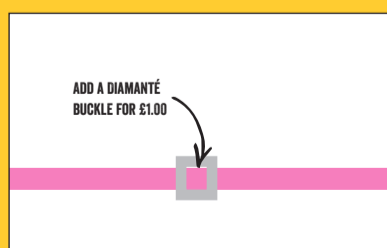

RIBBON
+25P

TOTAL
£6.00

Extras

ADD 50P FOR
GLITTER CARD

*PADDLE FANS
£2.25

WITH RIBBON (BOW)
+25P

*DOOR HANGER
£1.75

*SMALL GIFT TAGS
50P

*ORDER OF THE DAY CARD
£1.75

Wedding Dress Box labels

A4 BOX LABEL
£10.50

A3 BOX LABEL
£12.50